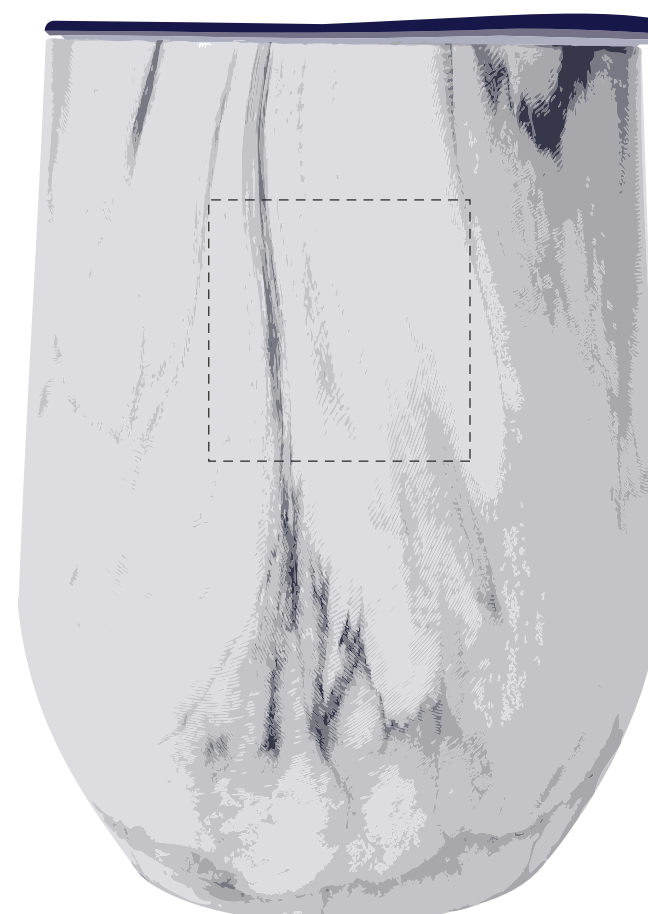

STANDARD SILK-SCREEN / 4-COLOR PROCESS

F.P.O.

Dashed Line For Imprint Area Only, Will Not Print.

	Artist/Date :	Item # : 5551	Proofing:
	Order # :	Imprint Size : SS : 3" W x 1 1/2" H	
	Ship Date :	Optional 4-Color : 3" W x 1 1/2" H	
	Imprint Color :	Optional Laser : 1 1/2" W x 1 1/2" H	
	Item Color :	Imprint Type : SS / Laser / 4-Color	

OPTIONAL LASER ENGRAVED

F.P.O.

Dashed Line For Imprint Area Only, Will Not Print.

	Artist/Date :	Item # : 5551	Proofing:
	Order # :	Imprint Size : SS : 3" W x 1 1/2" H	
	Ship Date :	Optional 4-Color : 3" W x 1 1/2" H	
	Imprint Color :	Optional Laser : 1 1/2" W x 1 1/2" H	
	Item Color :	Imprint Type : SS / Laser / 4-Color	